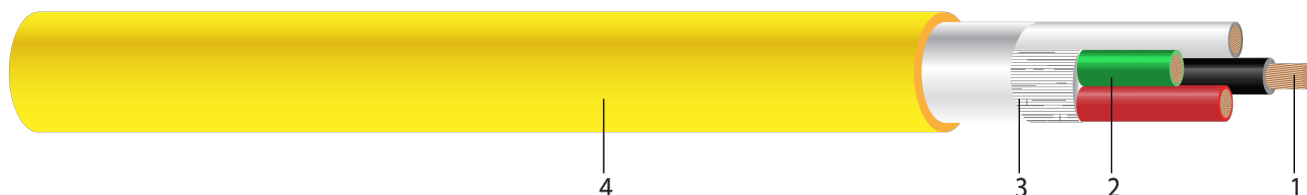

600V SEOPRENE PLUS® SE00W Power Cord Non-UL/CSA with Yellow Jacket 105°C. Silicone-Free

600 Volt, 105°C Flexible Cord. Premium Oil Resistance, Sunlight, Water Resistance and Flame Retardant, Non UL / Non CSA.

Image not to scale. See Table 1 for dimensions.

CONSTRUCTION:

- Conductor:** Class K stranded bare copper per ASTM B-174
- Insulation:** Heat, moisture and oil resistant TPE
- Filler:** Non-wicking polypropylene fillers, with a tissue-paper separator wrapped around the assembly
- Jacket:** Yellow TPE (other colors available upon request)

APPLICATIONS AND FEATURES:

Southwire Type SE00W Flexible Cords are permitted for indoor and outdoor temporary power uses, portable industrial machinery and compressors, food processing and washdown facilities. Type SE00W Cords are suitable for use in temperatures between -60°C to maximum 105°C.

SPECIFICATIONS:

- MSHA Flame resistance for Mining Applications - P-241-3-MSHA
- RoHS-2 (European Directive 2011/65/EU)

SAMPLE PRINT LEGEND:

SOUTHWIRE® SEOPRENE PLUS(TM) CORD X/C X AWG (XX.X mm²) SE00W 600V -60C TO 105C WATER RESISTANT