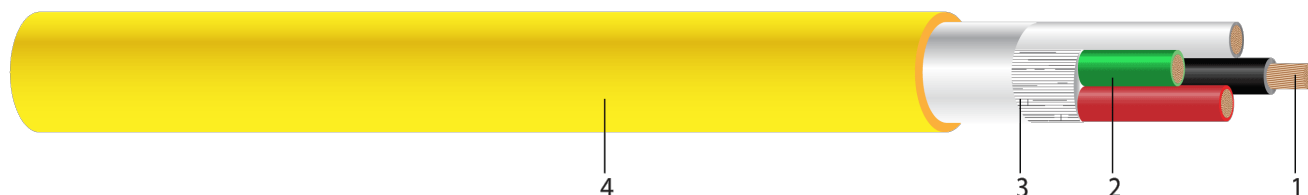

600V SEOPRENE PLUS® SE00W Power Cord Non-UL/CSA with Yellow Jacket 105°C

600 Volt, 105°C Flexible Cord. Premium Oil Resistance, Sunlight, Water Resistance and Flame Retardant, Non UL / Non CSA.

Image not to scale. See Table 1 for dimensions.

CONSTRUCTION:

- Conductor:** Class K stranded bare copper per ASTM B-174
- Insulation:** Heat, moisture and oil resistant TPE
- Filler:** Non-wicking polypropylene fillers, with a tissue-paper separator wrapped around the assembly
- Jacket:** Yellow TPE (other colors available upon request)

APPLICATIONS AND FEATURES:

Southwire Type SE00W Flexible Cords are permitted for indoor and outdoor temporary power uses, portable industrial machinery and compressors, food processing and washdown facilities. Type SE00W Cords are suitable for use in temperatures between -60°C to maximum 105°C.

SPECIFICATIONS:

- MSHA Flame resistance for Mining Applications - P-241-3-MSHA
- RoHS-2 (European Directive 2011/65/EU)

SAMPLE PRINT LEGEND:

SOUTHWIRE® SEOPRENE PLUS(TM) CORD X/C X AWG (XX.X mm²) SE00W 600V -60C TO 105C WATER RESISTANT