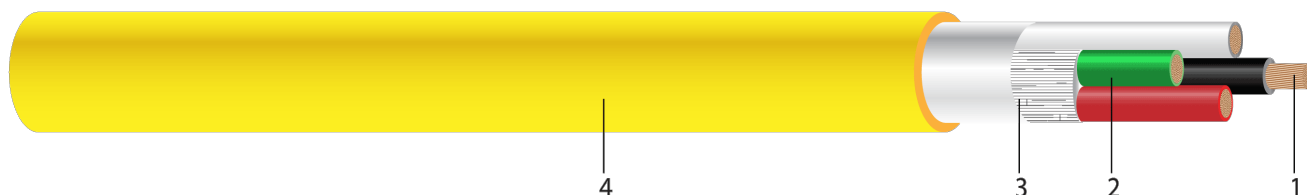

600V SEOPRENE PLUS® SE00W Power Cord Non-UL/CSA with Yellow Jacket 105°C

600 Volt, 105°C Flexible Cord. Premium Oil Resistance, Sunlight, Water Resistance and Flame Retardant, Non UL / Non CSA.

Image not to scale. See Table 1 for dimensions.

CONSTRUCTION:

- Conductor:** Class K stranded bare copper per ASTM B-174
- Insulation:** Heat, moisture and oil resistant TPE
- Filler:** Non-wicking polypropylene fillers, with a tissue-paper separator wrapped around the assembly
- Jacket:** Yellow TPE (other colors available upon request)

APPLICATIONS AND FEATURES:

Southwire Type SE00W Flexible Cords are permitted for indoor and outdoor temporary power uses, portable industrial machinery and compressors, food processing and washdown facilities. Type SE00W Cords are suitable for use in temperatures between -60°C to maximum 105°C.

SPECIFICATIONS:

- MSHA Flame resistance for Mining Applications - P-241-3-MSHA
- RoHS-2 (European Directive 2011/65/EU)

SAMPLE PRINT LEGEND:

SOUTHWIRE® SEOPRENE PLUS(TM) CORD X/C X AWG (XX.X mm²) SE00W 600V -60C TO 105C WATER RESISTANT