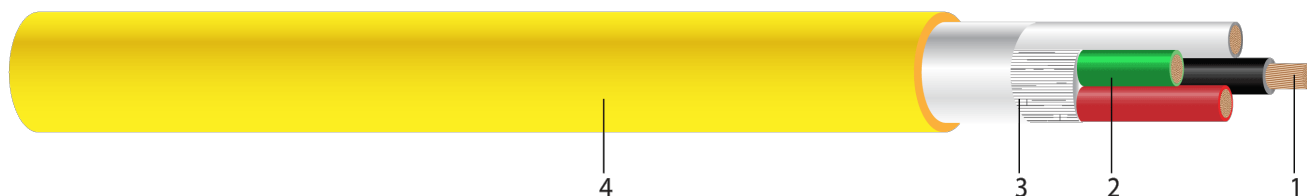

600V SEOPRENE PLUS® SE00W Power Cord Non-UL/CSA with Yellow Jacket 105°C

600 Volt, 105°C Flexible Cord. Premium Oil Resistance, Sunlight, Water Resistance and Flame Retardant, Non UL / Non CSA.

Image not to scale. See Table 1 for dimensions.

CONSTRUCTION:

- Conductor:** Class K stranded bare copper per ASTM B-174
- Insulation:** Heat, moisture and oil resistant TPE
- Filler:** Non-wicking polypropylene fillers, with a tissue-paper separator wrapped around the assembly
- Jacket:** Yellow TPE (other colors available upon request)

APPLICATIONS AND FEATURES:

Southwire Type SE00W Flexible Cords are permitted for indoor and outdoor temporary power uses, portable industrial machinery and compressors, food processing and washdown facilities. Type SE00W Cords are suitable for use in temperatures between -60°C to maximum 105°C.

SPECIFICATIONS:

- MSHA Flame resistance for Mining Applications - P-241-3-MSHA
- RoHS-2 (European Directive 2011/65/EU)

SAMPLE PRINT LEGEND:

SOUTHWIRE® SEOPRENE PLUS(TM) CORD X/C X AWG (XX.X mm²) SE00W 600V -60C TO 105C WATER RESISTANT