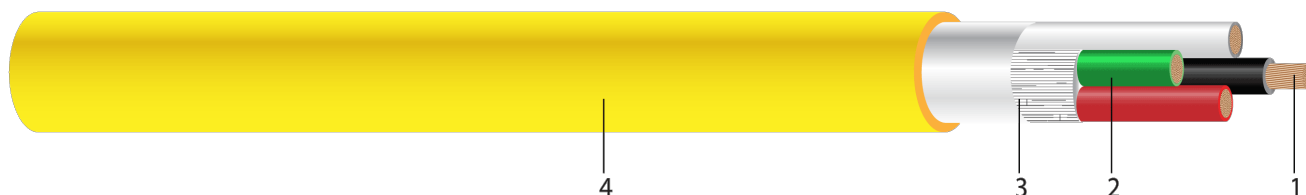

600V SEOPRENE PLUS® SE00W Power Cord Non-UL/CSA with Yellow Jacket 105°C. Silicone-Free

600 Volt, 105°C Flexible Cord. Premium Oil Resistance, Sunlight, Water Resistance and Flame Retardant, Non UL / Non CSA.

Image not to scale. See Table 1 for dimensions.

CONSTRUCTION:

- Conductor:** Class K stranded bare copper per ASTM B-174
- Insulation:** Heat, moisture and oil resistant TPE
- Filler:** Non-wicking polypropylene fillers, with a tissue-paper separator wrapped around the assembly
- Jacket:** Yellow TPE (other colors available upon request)

APPLICATIONS AND FEATURES:

Southwire Type SE00W Flexible Cords are permitted for indoor and outdoor temporary power uses, portable industrial machinery and compressors, food processing and washdown facilities. Type SE00W Cords are suitable for use in temperatures between -60°C to maximum 105°C.

SPECIFICATIONS:

- MSHA Flame resistance for Mining Applications - P-241-3-MSHA
- RoHS-2 (European Directive 2011/65/EU)

SAMPLE PRINT LEGEND:

SOUTHWIRE® SEOPRENE PLUS(TM) CORD X/C X AWG (XX.X mm²) SE00W 600V -60C TO 105C WATER RESISTANT