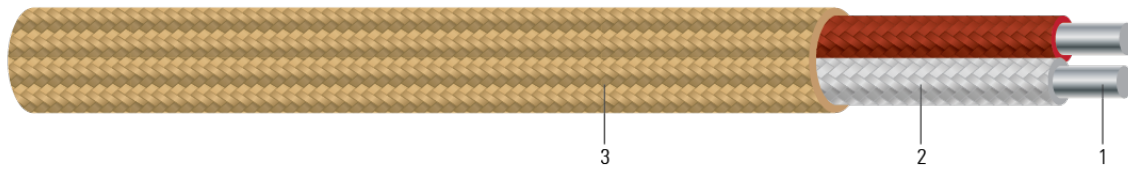

Fiberglass Braid Insulation & Jacket

900°F 482°C Continuous, 1000°F 538°C Single Reading

Image not to scale. See Table 1 for dimensions.

CONSTRUCTION:

- Conductor:** Thermocouple wire per ANSI MC 96.1 & ASTM E230 (Solid or stranded available)
- Insulation:** Fiberglass braid with a high temperature saturant
- Overall Jacket:** Fiberglass braid with a high temperature saturant

APPLICATIONS AND FEATURES:

Widely used in industrial applications such as steel, aluminum and glass plants. Also used on injection molding and extrusion equipment and the heat treating industry. Excellent flame retardance, resistance to acids, solvents and bases. Good resistance to moisture, abrasion and good flexibility.

Stainless Steel, Inconel metal, or Tin Plated Copper overbraid is available on request. Type E, J, K, T and other Types available on request.

SPECIFICATIONS:

- ASTM E230 Temperature-Electromotive Force (emf) Tables for Standardized Thermocouples
- ANSI MC 96.1 Temperature Measurement Thermocouples