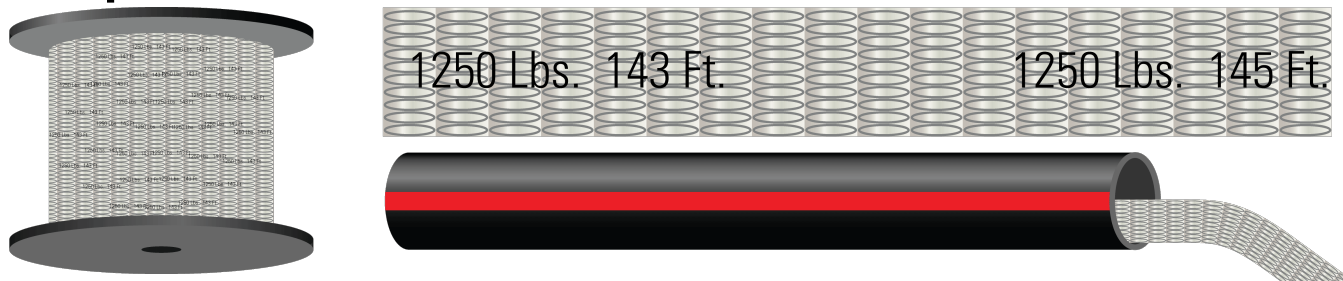

## Pull Tape

Image not to scale. See Table 1 for dimensions.

### CONSTRUCTION:

- High strength measuring and flat woven pulling tape
- 100% polyester for low absorption of moisture
- Resistant to conduit cutting/burning-through during pulling
- Low elongation for safety and accuracy
- Printed with sequential footage markings for easy locating

### Weights, Measurements, and Packaging

TENSILE STRENGTH	APPROX. WIDTH	SPOOL LENGTH	SPOOL SIZE	WEIGHT PER SPOOL
lbs	inch	feet	inch	lbs
1130	0.4375	3000	14 x 12	22
1130	0.4375	5000	14 x 12	37
1250	0.5	3000	1 x 12	25
1250	0.5	5000	14 x 12	40
1800	0.625	3000	14 x 12	30
1800	0.625	5000	18 x 13	45
2500	0.625	3000	18 x 13	46
2500	0.625	5000	18 x 13	66

### Options

- Available in 1130#, 1250#, 1800#, and 2500# tensile strength
- 1800# and 2500# tape also available with a locatable tracer wire pre-installed
- Available on a reel
- Available pre-installed in conduit